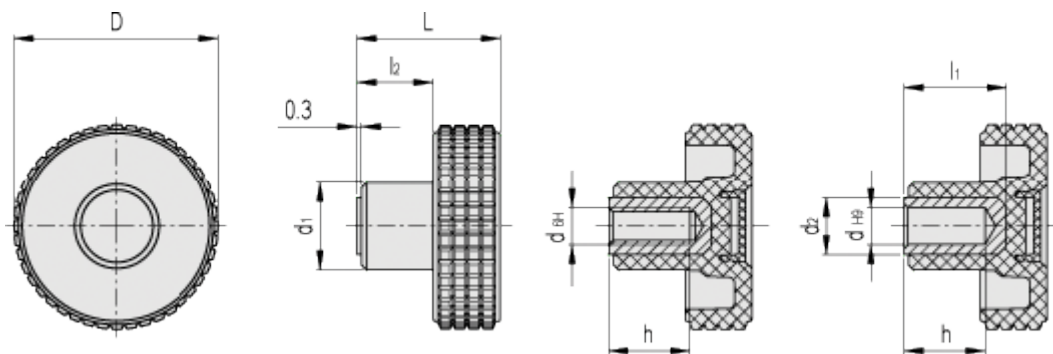

Data Sheet

Article number: 23020342065

Description: E+G Fingregreb MBT.30-B-M6-C5, blue centre cap

Measures

D	= 31	$l_2 = 11.5$
d1	= 15	
d2	= -	
dH6	= M6	
dH9	= -	
h	= 12	
L	= 24	
l1	= -	